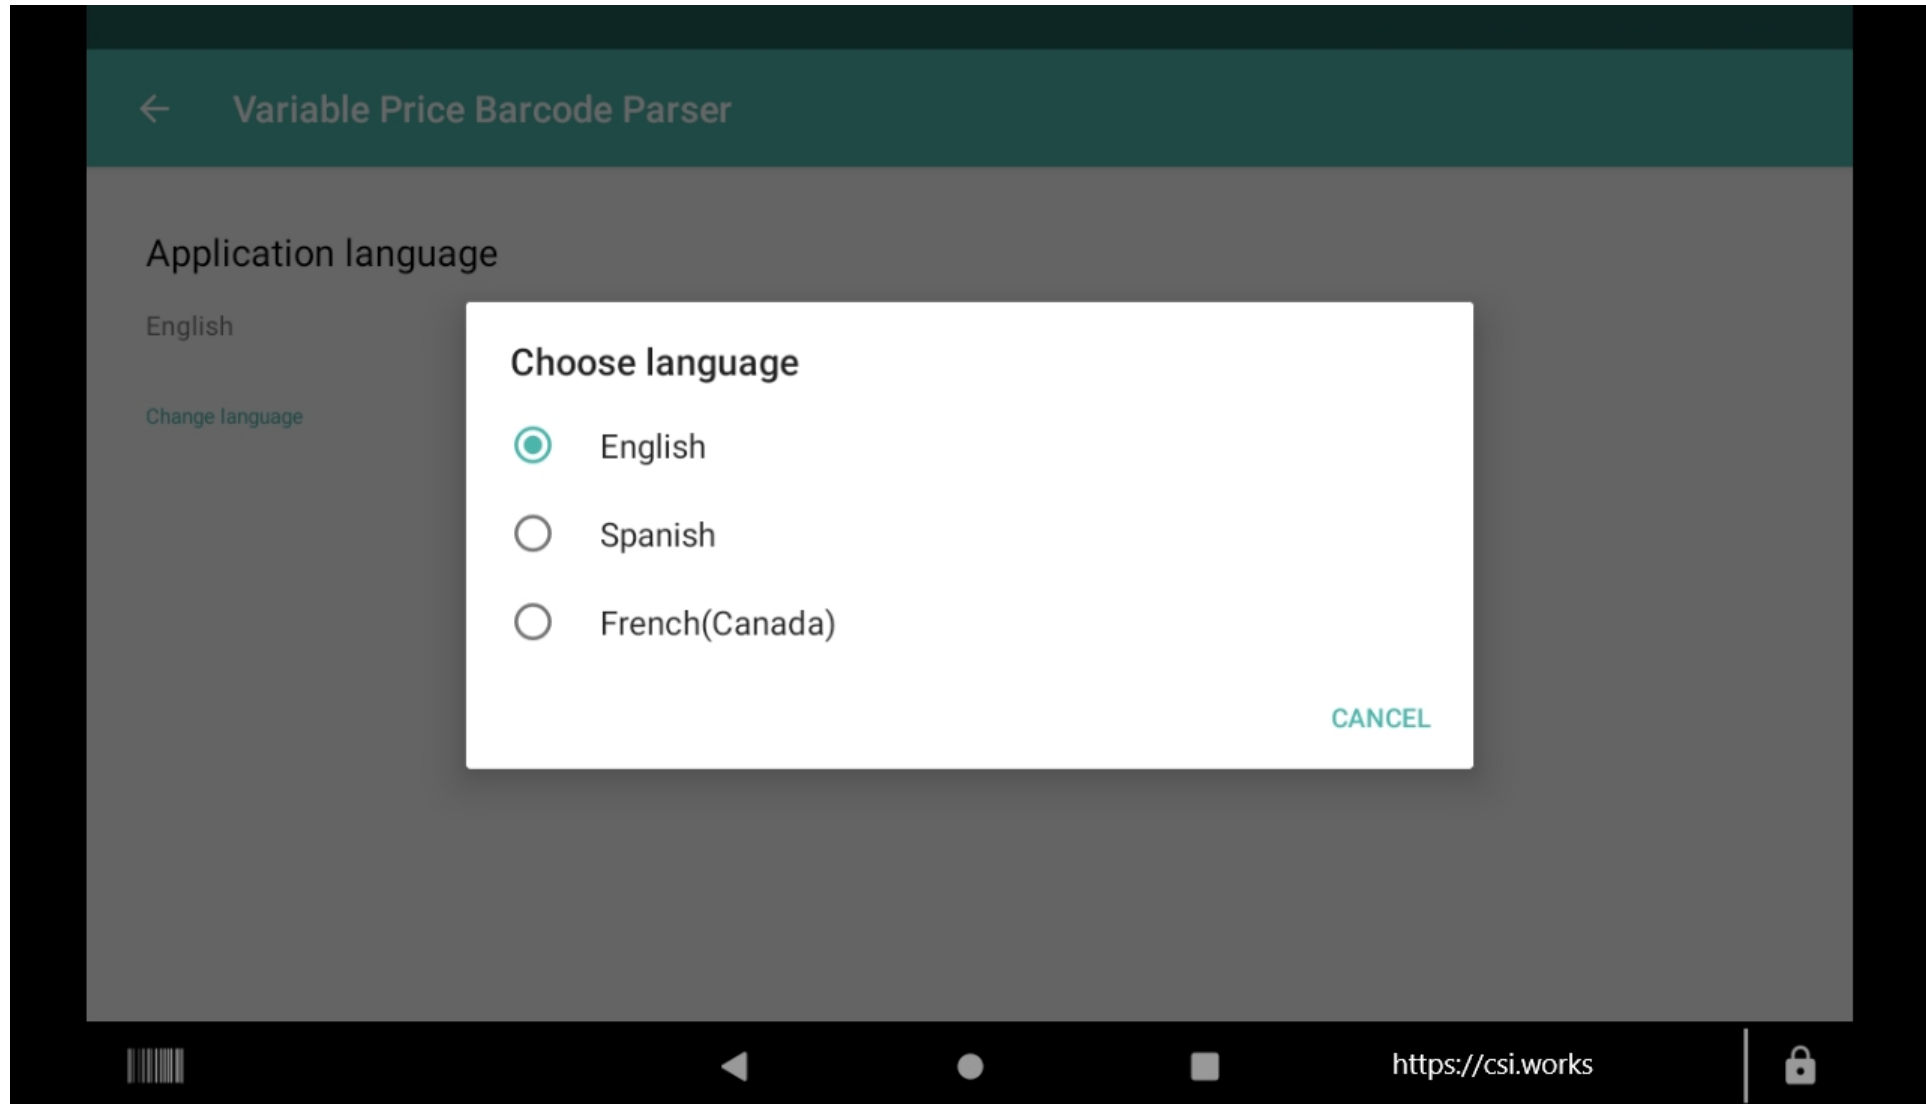

Variable Price Barcode Parser

Compatible Barcode Scanners

The screenshot shows a web browser window with the URL <https://www.clover.com/pos/accessories>. The page features a navigation bar with the Clover logo and links for Restaurants, Services, Retail, Products, Resources, Shop Systems, Pricing, Help Center, Log In, and a green Contact sales button. Below the navigation, two product cards are displayed side-by-side. The left card features a handheld Zebra DS2208 scanner, titled "Barcode scanner" and "Zebra DS2208". The right card features a hands-free Zebra DS9308 scanner, titled "Hands-free barcode scanner" and "Zebra DS9308". Both cards include a brief description of the scanner's capabilities and contact information for adding the scanner to a Clover system.