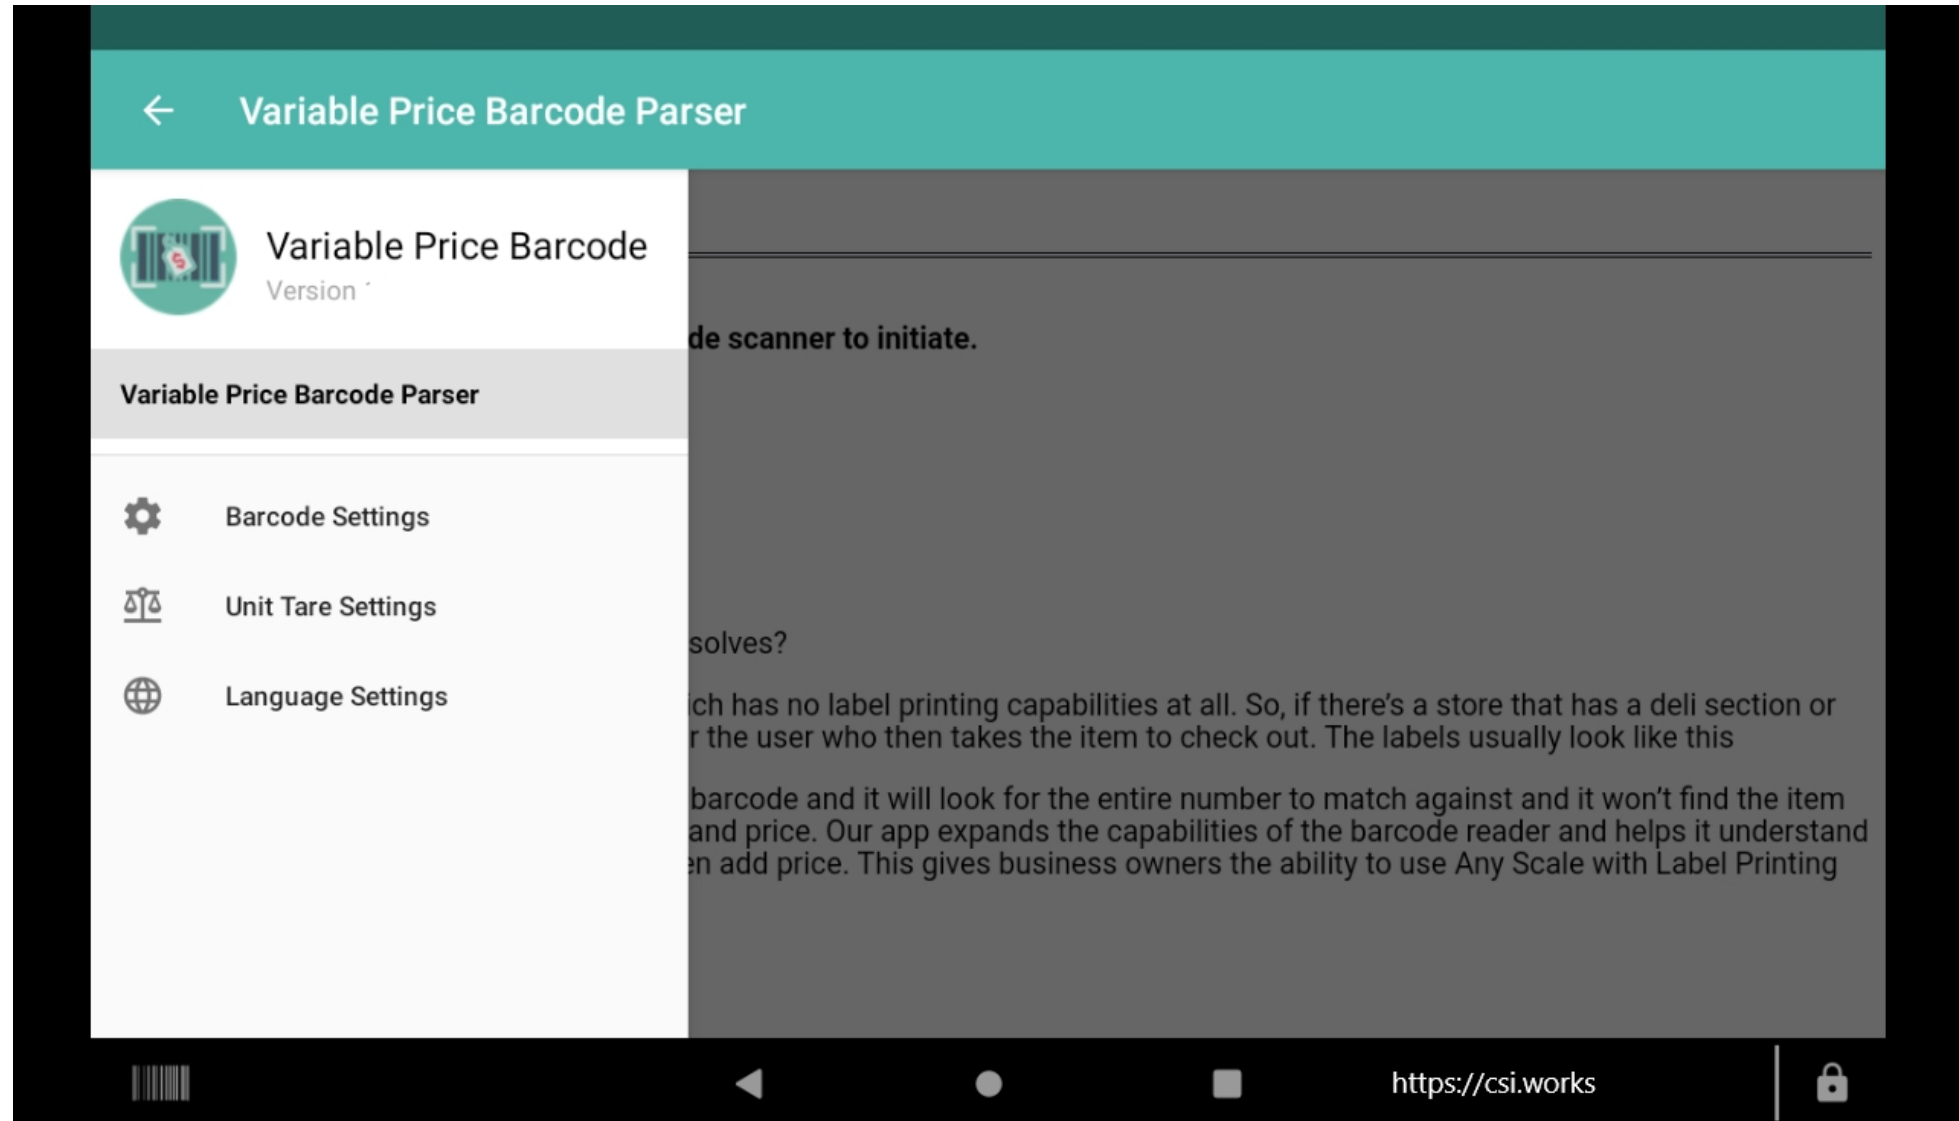

Variable Price Barcode Parser