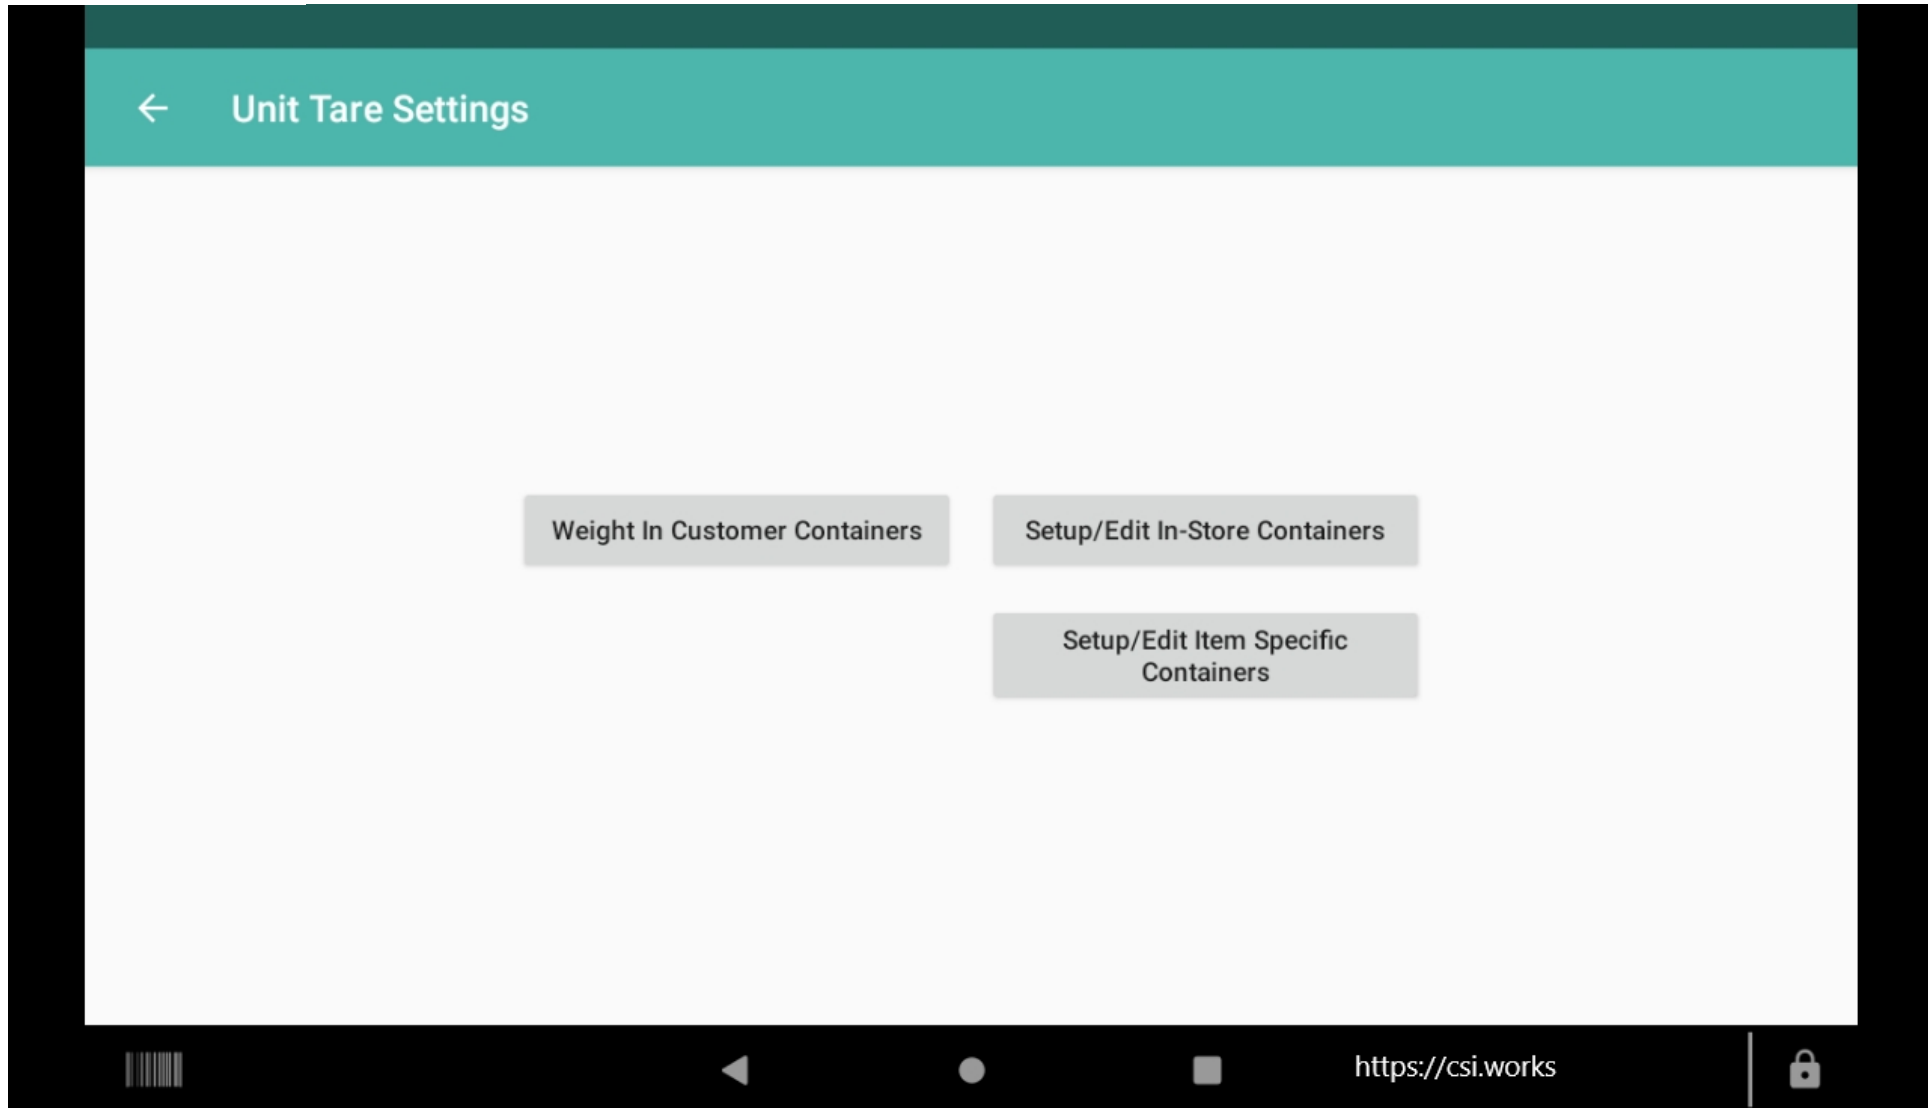

Variable Price Barcode Parser

Compatible Barcode Scanners

The screenshot shows a web browser window with the URL <https://www.clover.com/pos/accessories>. The page features a navigation bar with the Clover logo and links for Restaurants, Services, Retail, Products, Resources, Shop Systems, Pricing, Help Center, Log In, and a green Contact sales button. Below the navigation, two product cards are displayed side-by-side. The left card features a handheld Zebra DS2208 scanner, titled "Barcode scanner" and "Zebra DS2208". The right card features a hands-free Zebra DS9308 scanner, titled "Hands-free barcode scanner" and "Zebra DS9308". Both cards include a brief description of the scanner's capabilities and contact information for adding the scanner to a Clover system.